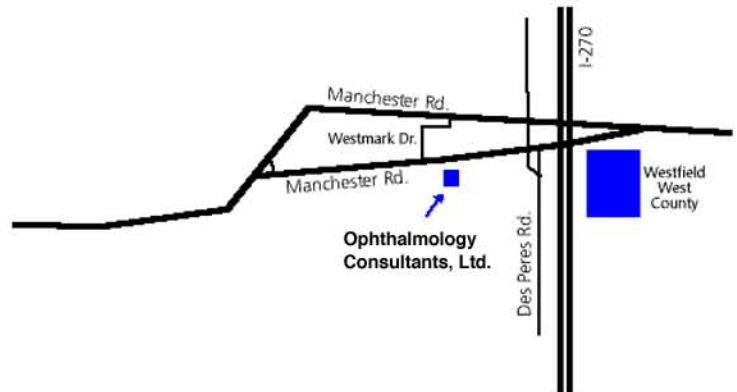

Ophthalmology Consultants, Ltd.

St. Louis Eye and Surgery Centers Bldg.

12990 Manchester Road, Suite 201 • Des Peres, MO 63122 • (314) 909-0633

Driving Directions

From St. Louis:

Take Manchester Road West at Hwy 270 0.5 miles.

Get in the left lane. Turn left at the Manchester Road East exit.

Get in the right lane and go 0.2 miles. Turn right, Ophthalmology Consultants is located on the right.

From Creve Coeur:

Take Hwy 270 South exit at Manchester Road.

Turn right get in the left lane go (West) 0.5 miles.

Turn left at the Manchester Road East exit. Get in the right lane.

Go 0.2 miles turn right. Ophthalmology Consultants is located on the right.

From Chesterfield:

Take Hwy 40 East to Hwy 141 go right on Hwy 141 (South).

Make a left at Manchester Road and head East for 2.8 miles.

Get in the right lane and turn right .Ophthalmology Consultants is located on the right.

From Fenton:

Take Hwy 270 North. Exit at Manchester Road go left (West).

Get in the left lane go 0.8 mile. Turn left at the

Manchester Road East exit. Get in the right lane and turn right.

Ophthalmology Consultants is located on the right.